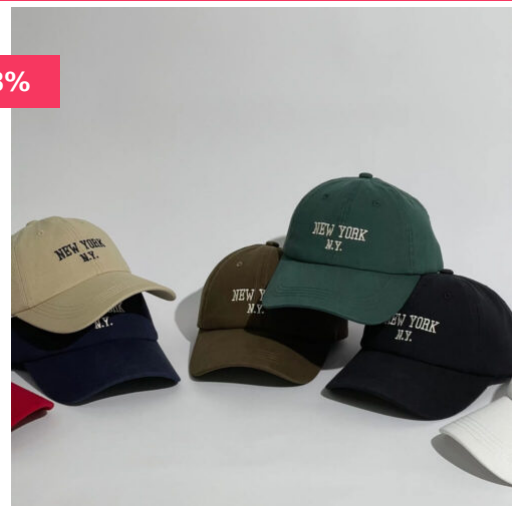

SKU: CH-BE-23-1

-58%

**CUSTOM BEANIE KNIT HATS WITH EVENT EMBROIDERED LOGO
PRINTED ASSORTED (28 COLORS)**

SKU: CH-BE-23

-58%

**CRISS CROSS PONYTAIL HAT WHOLESALE CUSTOM LOGO PATCH
DISTRESSED LEOPARD DESIGN HIGH PONYTAIL TRUCKER HAT**

SKU: CH-CC-02

Accept 1Pcs

-58%

Embroidered

**CUSTOM DAD HAT COTTON DENIM ENZYME WASHED EMBROIDERY
SNAPBACK HATS GOLF HAT BASEBALL GORRO**

SKU: 13570

-58%

**CUSTOM DAD HATS W/ LOGO EMBROIDERY LOW PROFILE
WHOLESALE**

SKU: CH-DD-02

-58%

**CUSTOM TIE DYE CAP SNAPBACK BASEBALL GRADIENT SHADING
COLORFUL HAT**

SKU: 10074

-65%

**CUSTOM MADE EMBROIDERED REMOVABLE VELCRO PATCH
BASEBALL CAP**

SKU: CH-BC-21

CNCAPS.
CUSTOM HAT MANUFACTURER