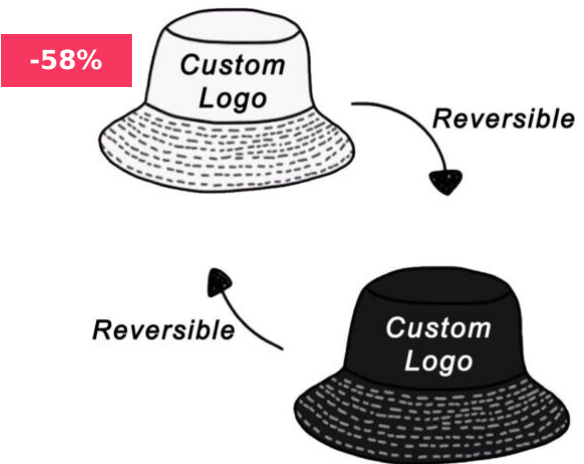

SKU: CH-PH-BK

RPET BUCKET HAT CUSTOM MADE WITH EMBROIDERY LOGO

SKU: CH-SUS-06

ORGANIC COTTON CAP BUCKET SUSTAINABLE HAT ECO HAT BIODEGRADABLE

SKU: CH-SUS-03

CUSTOM BUCKET HAT EMBROIDERED CUSTOM FISHING REVERSIBLE CAP PRINTED DOUBLE-SIDED