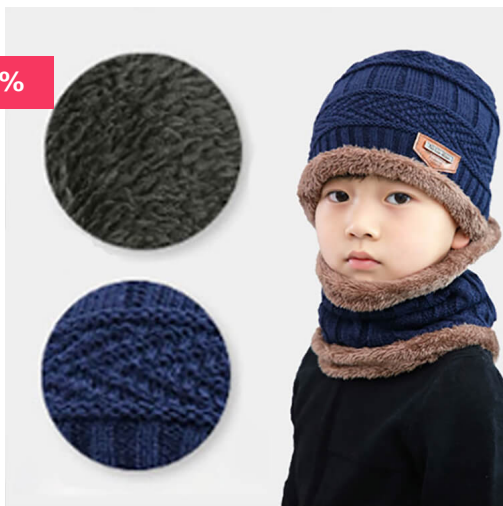

**BALACLAVA KNITTED CUSTOM LOGO FULL FACE SKI MASK NECK
GAITER DISTRESSED FREE PATTERN WHOLESALE**

SKU: CH-BE-BLA

-58%

BEANIE HATS KIDS TODDLER CUSTOM MADE FOR EVENT EMBROIDERED LOGO PRINTED (ASSORTED 28 COLORS)

SKU: CH-BE-23-1

-58%

CUSTOM BEANIE KNIT HATS WITH EVENT EMBROIDERED LOGO PRINTED ASSORTED (28 COLORS)

SKU: CH-BE-23

-58%

TODDLER BEANIE HATS WHOLESALE WINTER KNITTED SCARF SET WARM FLEECE LINING CAP

SKU: CH-BE-022K