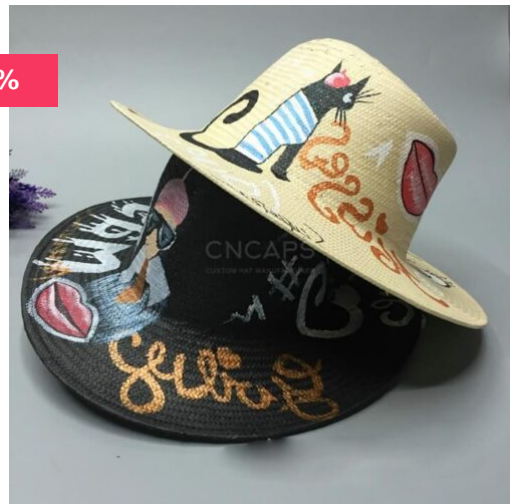

SKU: CH-PA-14

-5%

WHOLESALE 100% HANDMADE STRAW HAT W/ HAND DRAWING PANAMA HAT