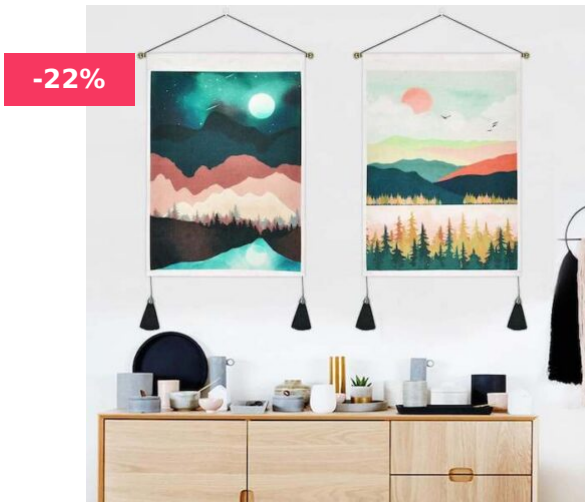

CUSTOM TAPESTRY WITH TASSELS JACQUARD WOVEN WALL HANGING

SKU: CH-TS-803