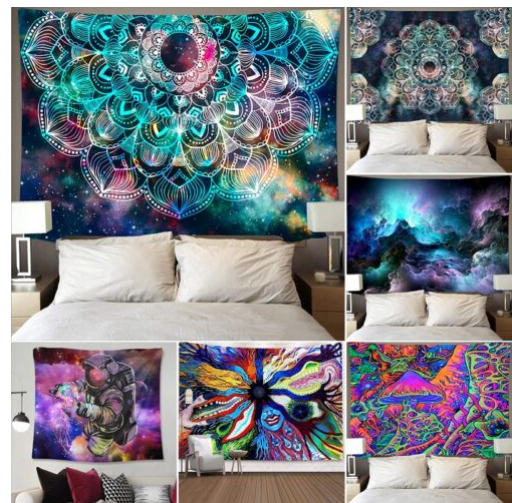

# CUSTOM HOMEWARES

**Reminder:** You can click the page number on the right side to view that page

**CUSTOM TAPESTRY WITH PERSONALIZED DESIGN, VAN GOGH ART WALL BACKDROP, IMAGE WALL HANGING FOR EVENT**

**SKU:** 10079

**TAPESTRY WITH LIGHTS WALL HANGING SUN PSYCHEDELIC TAPESTRY HOME DECOR LED LIGHT**

**SKU:** 10057

**NIGHT SKY STARS TAPESTRY FOR CEILING GALAXY DORM DECORATION HANGING COVER PSYCHEDELIC**

**SKU:** 10055

**MANDELA PSYCHEDELIC TAPESTRY WALL HANGING THROW BEACH CARPET HIPPIE DECOR MANDALA BLANKET**

**SKU:** 10051

**TAPESTRY AESTHETIC MOUNTAIN WALL HANGING 3D HIPPIE CARPETS BEAUTY PSYCHEDELIC THROW BLANKET**

# INDEX

<b>C</b>		
Custom Tapestry Mandala Wall Hanging Psychedelic Urban w/ LED lights	3	
Custom Tapestry with Personalized Design, Van Gogh Art Wall Backdrop, Image Wall Hanging for Event	2	
Custom Tapestry with Tassels Jacquard Woven Wall Hanging	3	
Custom Wall Tapestry Boho Hanging Macrame Headboard Backdrop	4	
<b>M</b>		
Mandala Tapestry Wall Hanging Witchcraft Hippie Beach Throw Tapestries Bohemian	3	
	Mandela Psychedelic Tapestry Wall Hanging Throw Beach Carpet Hippie Decor Mandala Blanket	2
<b>N</b>		
Night Sky Stars Tapestry for Ceiling Galaxy Dorm Decoration Hanging Cover Psychedelic	2	
<b>T</b>		
Tapestry Aesthetic Mountain Wall Hanging 3d Hippie Carpets Beauty Psychedelic Throw Blanket	3	
Tapestry With Lights Wall Hanging Sun Psychedelic Tapestry Home Decor LED Light	2	