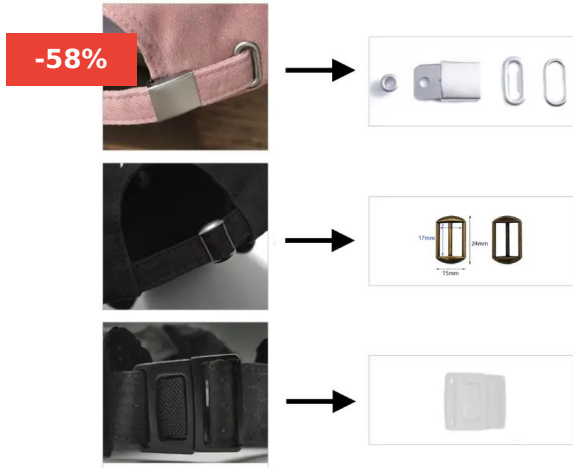

HAT COMPONENTS

Reminder: You can click the page number on the right side to view that page

CUSTOM METAL AND PLASTIC BUCKLE CLOSURES FOR CAPS

SKU: CH-HC-02

**CAP EXTENDERS REPLACEMENT ADJUSTABLE HAT PORTABLE CAP
BACK CLOSURE COMPONENT**

SKU: CH-HC

INDEX

C	Portable Cap Back Closure Component	2
Cap Extenders Replacement Adjustable Hat	Custom Metal and Plastic Buckle Closures for Caps	2

Reminder: You can click the page number on the right side to view that page